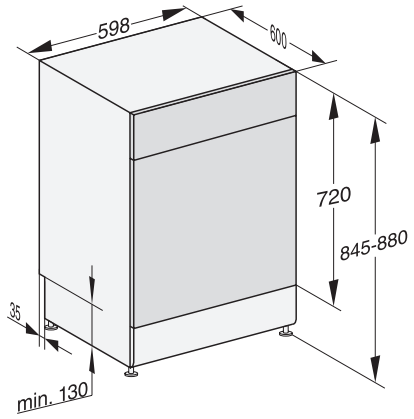

G 7600 SC AutoDos
Freestanding dishwashers
with automatic dispensing thanks to AutoDos with integrated PowerDisk.

G7000, free standing dishwasher, 60cm (installation drawing)